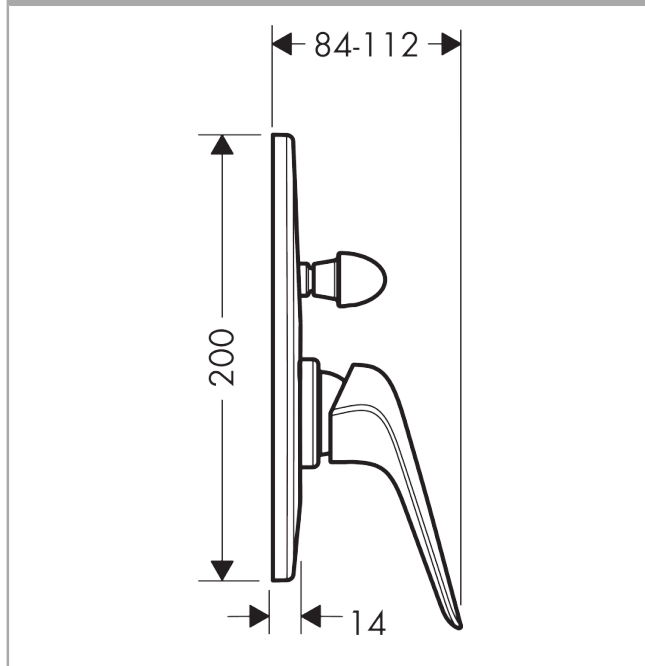

**Novus**  
**Single lever bath mixer for concealed installation**  
 Surfaces: **Chrome** Article Number: **71047000**

**Description**

**product features**

- connection type: basic set
- ceramic cartridge
- min. operating pressure: 1 bar
- max. operating pressure: 10 bar
- temperature limitation adjustable
- with automatic resetting

**Product image**

**Scale drawing**

**Flowchart**