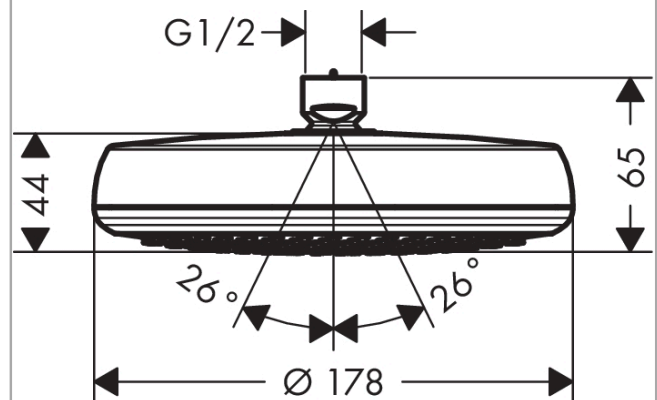

Scale drawing