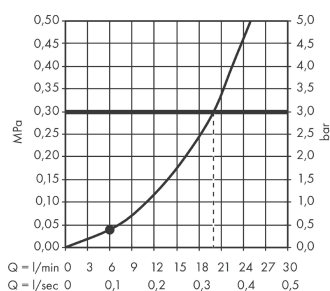

Flowchart

The consumption was measured in combination with the appropriate fittings (thermostat/mixer/ in-wall valve) to reflect actual application in practice.