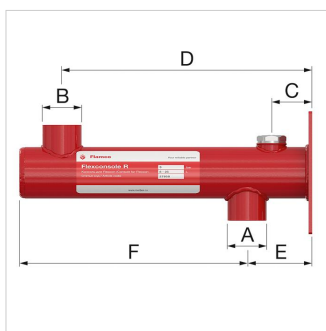

Справочные данные (2019-07-24)
27950 - Flexconsole R

Description	Flexconsole R 3/4" (exp. vessel 8 - 25L)	
Article	27950	
Model	Flexconsole R	
Соединение	A	G 3/4" F
	B	G 3/4" F
Размеры	C [мм]	30
	D [мм]	200
	E [мм]	50
	F [мм]	180

Packaging info
Classification General Data

Etim Group	Pressure increase/decrease
Etim Class	Pressure expansion vessel console
Product Name	Flexconsole R 3/4" (exp. vessel 8 - 25L)
Brand	Flamco
Product Series	Flexconsole
Product Type	3/4"

Attributes

Tank size [l]	2 - 25
With automatic de-aerator	No
With pressure gauge	No
With pressure relief valve	No
With rapid coupling	No
Length of support arm [mm]	230
Centre distance, connections 1 and 2 [mm]	150