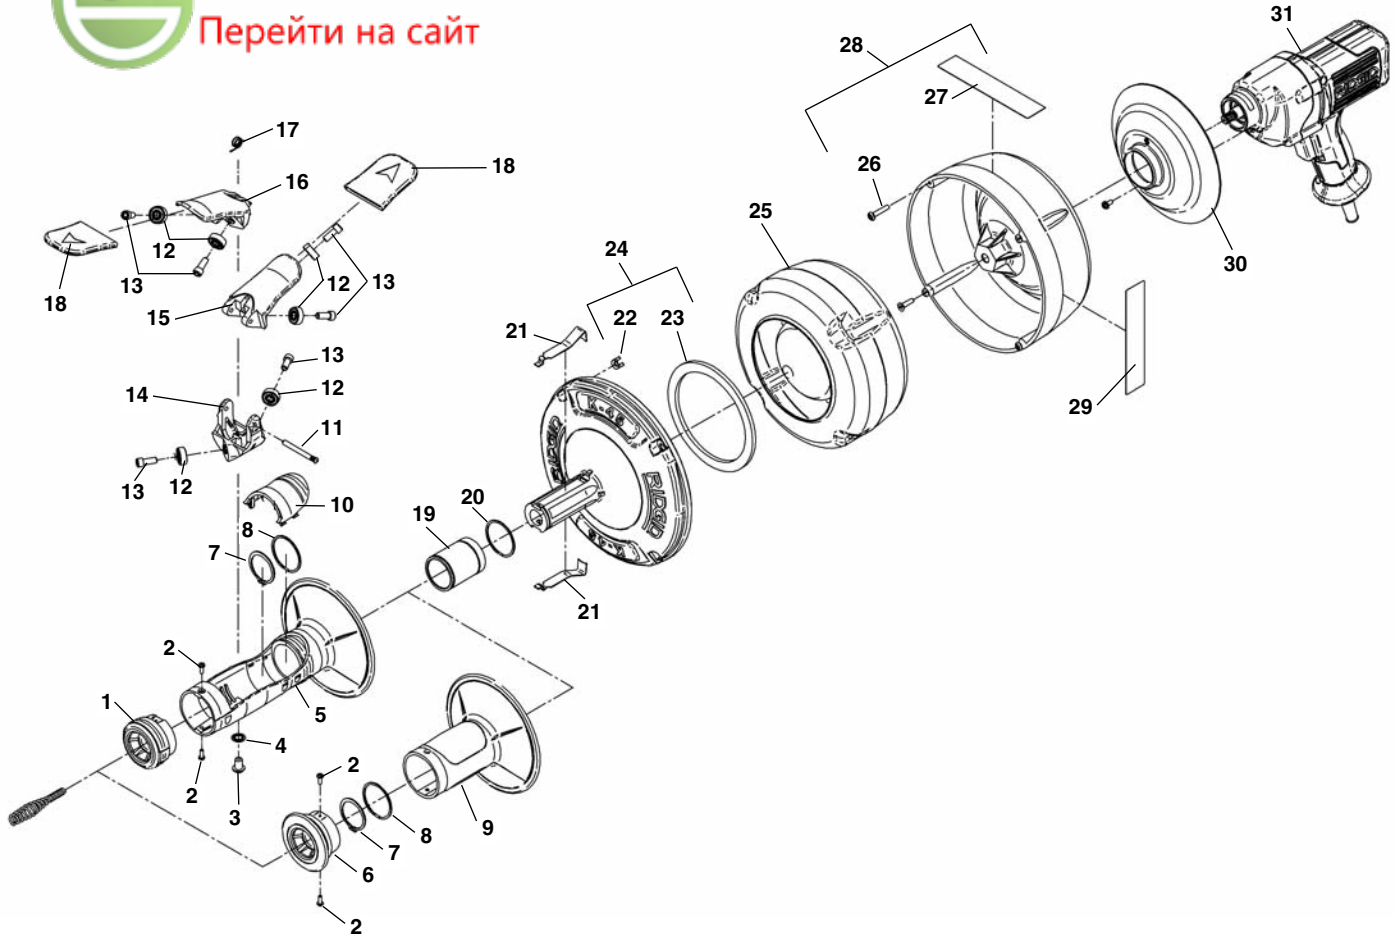

Power Unit

**NOTE: Order parts by Catalog Number only.
DO NOT order by Reference Number.**

Ref. No.	Catalog No.	Description	Ref. No.	Catalog No.	Description
—	36488	Power Unit, 115V	16	36408	Spindle Gear
—	36493	Power Unit, 230V (Europe)	17	36413	Needle Bearing
—	40018	Power Unit, 230V (Australia)	18	36418	Bearing Plate
1	36333	Screw, LH	19	36423	Gasket
2	36338	Star Washer	20	36428	Bearing
3	36343	Bearing	21	36433	Armature, 115V
4	36348	Gear Housing		36438	Armature, 230V
5	36353	Housing Set	22	36443	Bearing
6	36358	Screw, M4 x 25	23	36448	Field, 115V
7	36363	Screw, M4 x 41		36453	Field, 230V
8	36368	Brush Wire Set	24	36458	Lead Wire Set
9	36373	Brush Set	25	36463	Screw
10	36378	Switch Lever	26	36468	Screw
11	36383	Switch 115V	27	36473	Cord Clamp
	38023	Switch 230V	28	36478	Line Cord, 115V
12	36388	Capacitor 230V		36483	Line Cord, 230V (Europe)
13	36393	Needle Bearing		40023	Line Cord, 230V (Australia)
14	36403	Intermediate Gear	29	48168	Strain Relief
15	36398	Washer			

**NOTE: Order parts by Catalog Number only.
DO NOT order by Reference Number.**

Ref. No.	Catalog No.	Description	Ref. No.	Catalog No.	Description
1	24163	Nose Piece, Auto	17	24228	Torsion Spring
2	24168	Screw	18	30138	AUTOFEED Lever Cover
3	24178	Button Screw $\frac{5}{16}$ " - 18	19	24233	Sleeve
4	92255	Lockwasher	20	41512	Spiral Ring
5	24183	Hand Grip, Auto	21	24243	Clamp Spring
6	24188	Nose Piece, Manual	22	68942	Clips
7	24193	Retaining Ring	23	47252	Gasket
8	41512	Spiral Ring	24	24238	Drum Front
9	24198	Hand Grip, Manual	25	68917	Drum Liner
10	24203	Top Grip Cap	26	69542	Screw 10-32 x 1
11	24208	Pivot Pin	27	24249	Caution Label
12	67997	Roller Bearing	28	68932	Drum Back
13	39830	Socket HD Cap Screw	29	36503	Warning Label
14	24213	AUTOFEED Carriage	30	36498	Drum Guard
15	24218	Reverse Lever	31	36488	Power Unit 115V
16	24223	Forward Lever		36493	Power Unit 230V