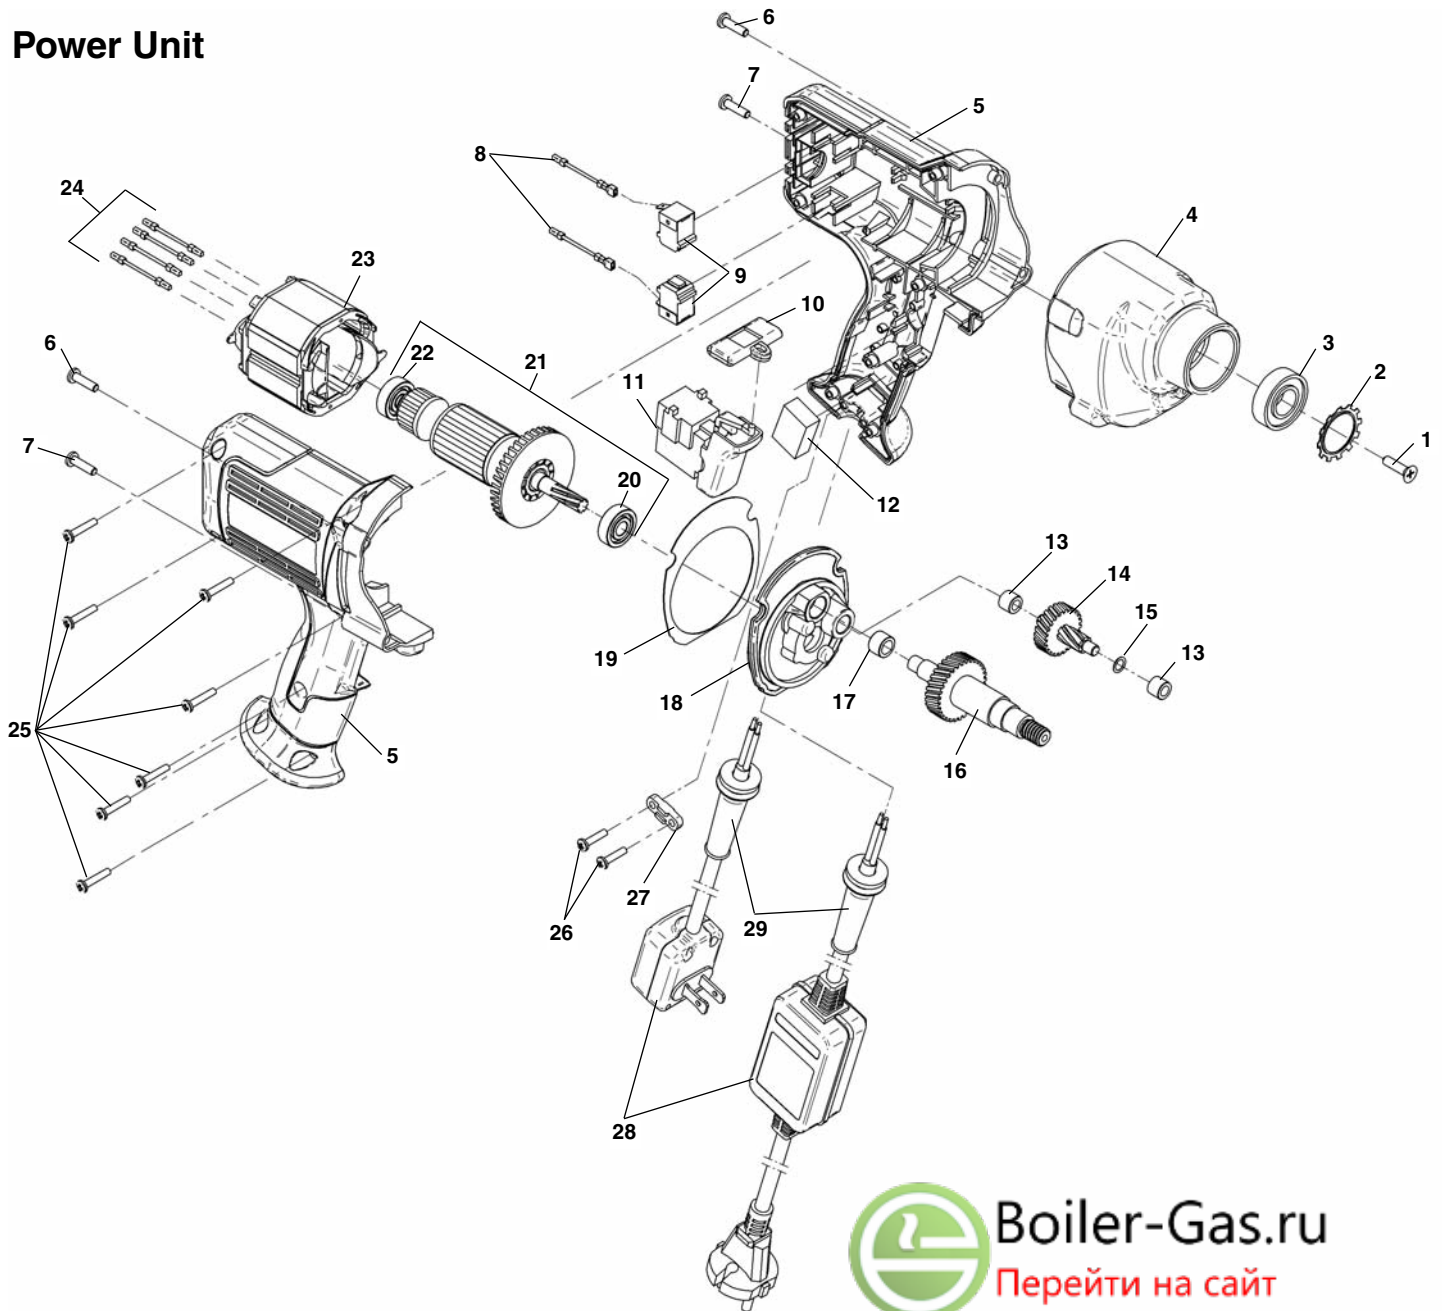

Power Unit

**NOTE: Order parts by Catalog Number only.
DO NOT order by Reference Number.**

Ref. No.	Catalog No.	Description	Ref. No.	Catalog No.	Description
—	36488	Power Unit, 115V	16	36408	Spindle Gear
—	36493	Power Unit, 230V (Europe)	17	36413	Needle Bearing
—	40018	Power Unit, 230V (Australia)	18	36418	Bearing Plate
1	36333	Screw, LH	19	36423	Gasket
2	36338	Star Washer	20	36428	Bearing
3	36343	Bearing	21	36433	Armature, 115V
4	36348	Gear Housing		36438	Armature, 230V
5	36353	Housing Set	22	36443	Bearing
6	36358	Screw, M4 x 25	23	36448	Field, 115V
7	36363	Screw, M4 x 41		36453	Field, 230V
8	36368	Brush Wire Set	24	36458	Lead Wire Set
9	36373	Brush Set	25	36463	Screw
10	36378	Switch Lever	26	36468	Screw
11	36383	Switch 115V	27	36473	Cord Clamp
	38023	Switch 230V	28	36478	Line Cord, 115V
12	36388	Capacitor 230V		36483	Line Cord, 230V (Europe)
13	36393	Needle Bearing		40023	Line Cord, 230V (Australia)
14	36403	Intermediate Gear	29	48168	Strain Relief
15	36398	Washer			

**NOTE: Order parts by Catalog Number only.
DO NOT order by Reference Number.**

Ref. No.	Catalog No.	Description	Ref. No.	Catalog No.	Description
1	24163	Nose Piece, Auto	17	24228	Torsion Spring
2	24168	Screw	18	30138	AUTOFEED Lever Cover
3	24178	Button Screw $\frac{5}{16}$ " - 18	19	24233	Sleeve
4	92255	Lockwasher	20	41512	Spiral Ring
5	24183	Hand Grip, Auto	21	24243	Clamp Spring
6	24188	Nose Piece, Manual	22	68942	Clips
7	24193	Retaining Ring	23	47252	Gasket
8	41512	Spiral Ring	24	24238	Drum Front
9	24198	Hand Grip, Manual	25	68917	Drum Liner
10	24203	Top Grip Cap	26	69542	Screw 10-32 x 1
11	24208	Pivot Pin	27	24249	Caution Label
12	67997	Roller Bearing	28	68932	Drum Back
13	39830	Socket HD Cap Screw	29	36503	Warning Label
14	24213	AUTOFEED Carriage	30	36498	Drum Guard
15	24218	Reverse Lever	31	36488	Power Unit 115V
16	24223	Forward Lever		36493	Power Unit 230V