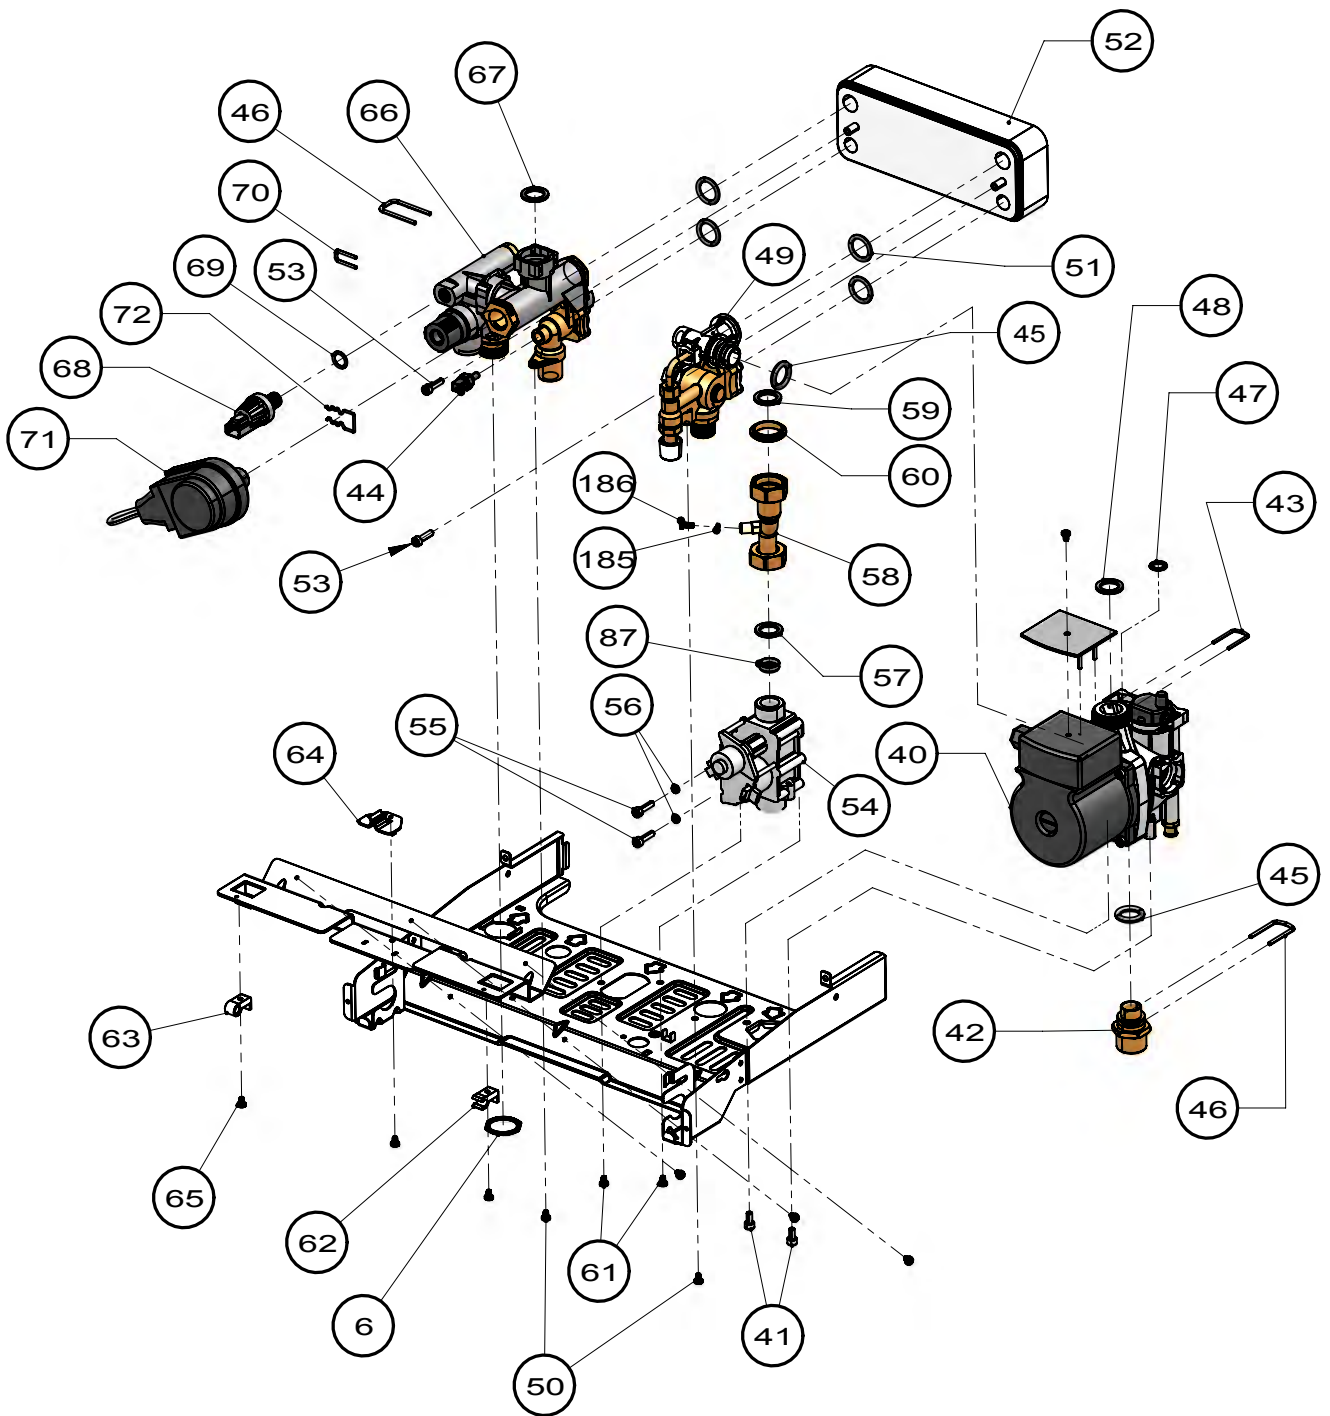

NEVA BACALI YANMA ODASI PATLAMIS

NEVA BACALI BRULOR PATLAMIS

SPARE PARTS LIST

Spare Part Code	PROTHERM LYNX BA 24 COMBINATION BOILERS	Product Type
	CASING & COMBUSTION CHAMBER & BURNER GROUP	
		24 kW
	CASING GROUP	
D003202692	FRONT PANEL 24 kW)	1
D003202631	PANEL - SIDE	2
D003200124	SIDE PANEL ALUMINIUM ISOLATION	3
D003200057	SCREW 3,9 x 13	4
	COMBUSTION CHAMBER GROUP	
D003200063	COMBUSTION CHAMBER FRONT/REAR PART -20/24 kW	10
D003200065	COMB. CHAMBER - RIGHT SIDE	11
D003200170	COMB. CHAMBER - LEFT SIDE	12
D003200076	COMB. CHAMBER ISOLATION PLATE - FRONT (20/24 kW)	13
D003200078	COMB. CHAMBER ISOLATION PLATE - REAR (20/24 kW)	14
D003200080	COMB. CHAMBER ISOLATION PLATE - SIDE	15
D003200057	SCREW 3,9 x 13	4
	BURNER GROUP	
D001010002	BURNER 24 kW (13 Blades)	20
D001040016	BURNER INJECTOR (0.72 mm) FOR LPG	21
D001040004	BURNER INJECTOR (1.30 mm) (20/24 kW) FOR NG	21
D001050002	BURNER MANIFOLD (24 kW)	22
D003202962	IGNITION ELECTRODE – RIGHT	23
D003202963	IGNITION ELECTRODE – LEFT	24
D020103846	FLAME CONTROL (IONISATION) ELECTRODE	25
D003200057	SCREW 3,9 x 13 FOR FIXING MANIFOLD	4
D003200198	SCREW M 5x10 mm FOR FIXING BURNER	27
D002006870	SCREW 3,9X6,5 FOR FIXING ELECTRODES	28
D003200401	RADIATION PROTECTION SHEET	26
D003202691	CONTROL PANEL PROTECTION SHEET	31