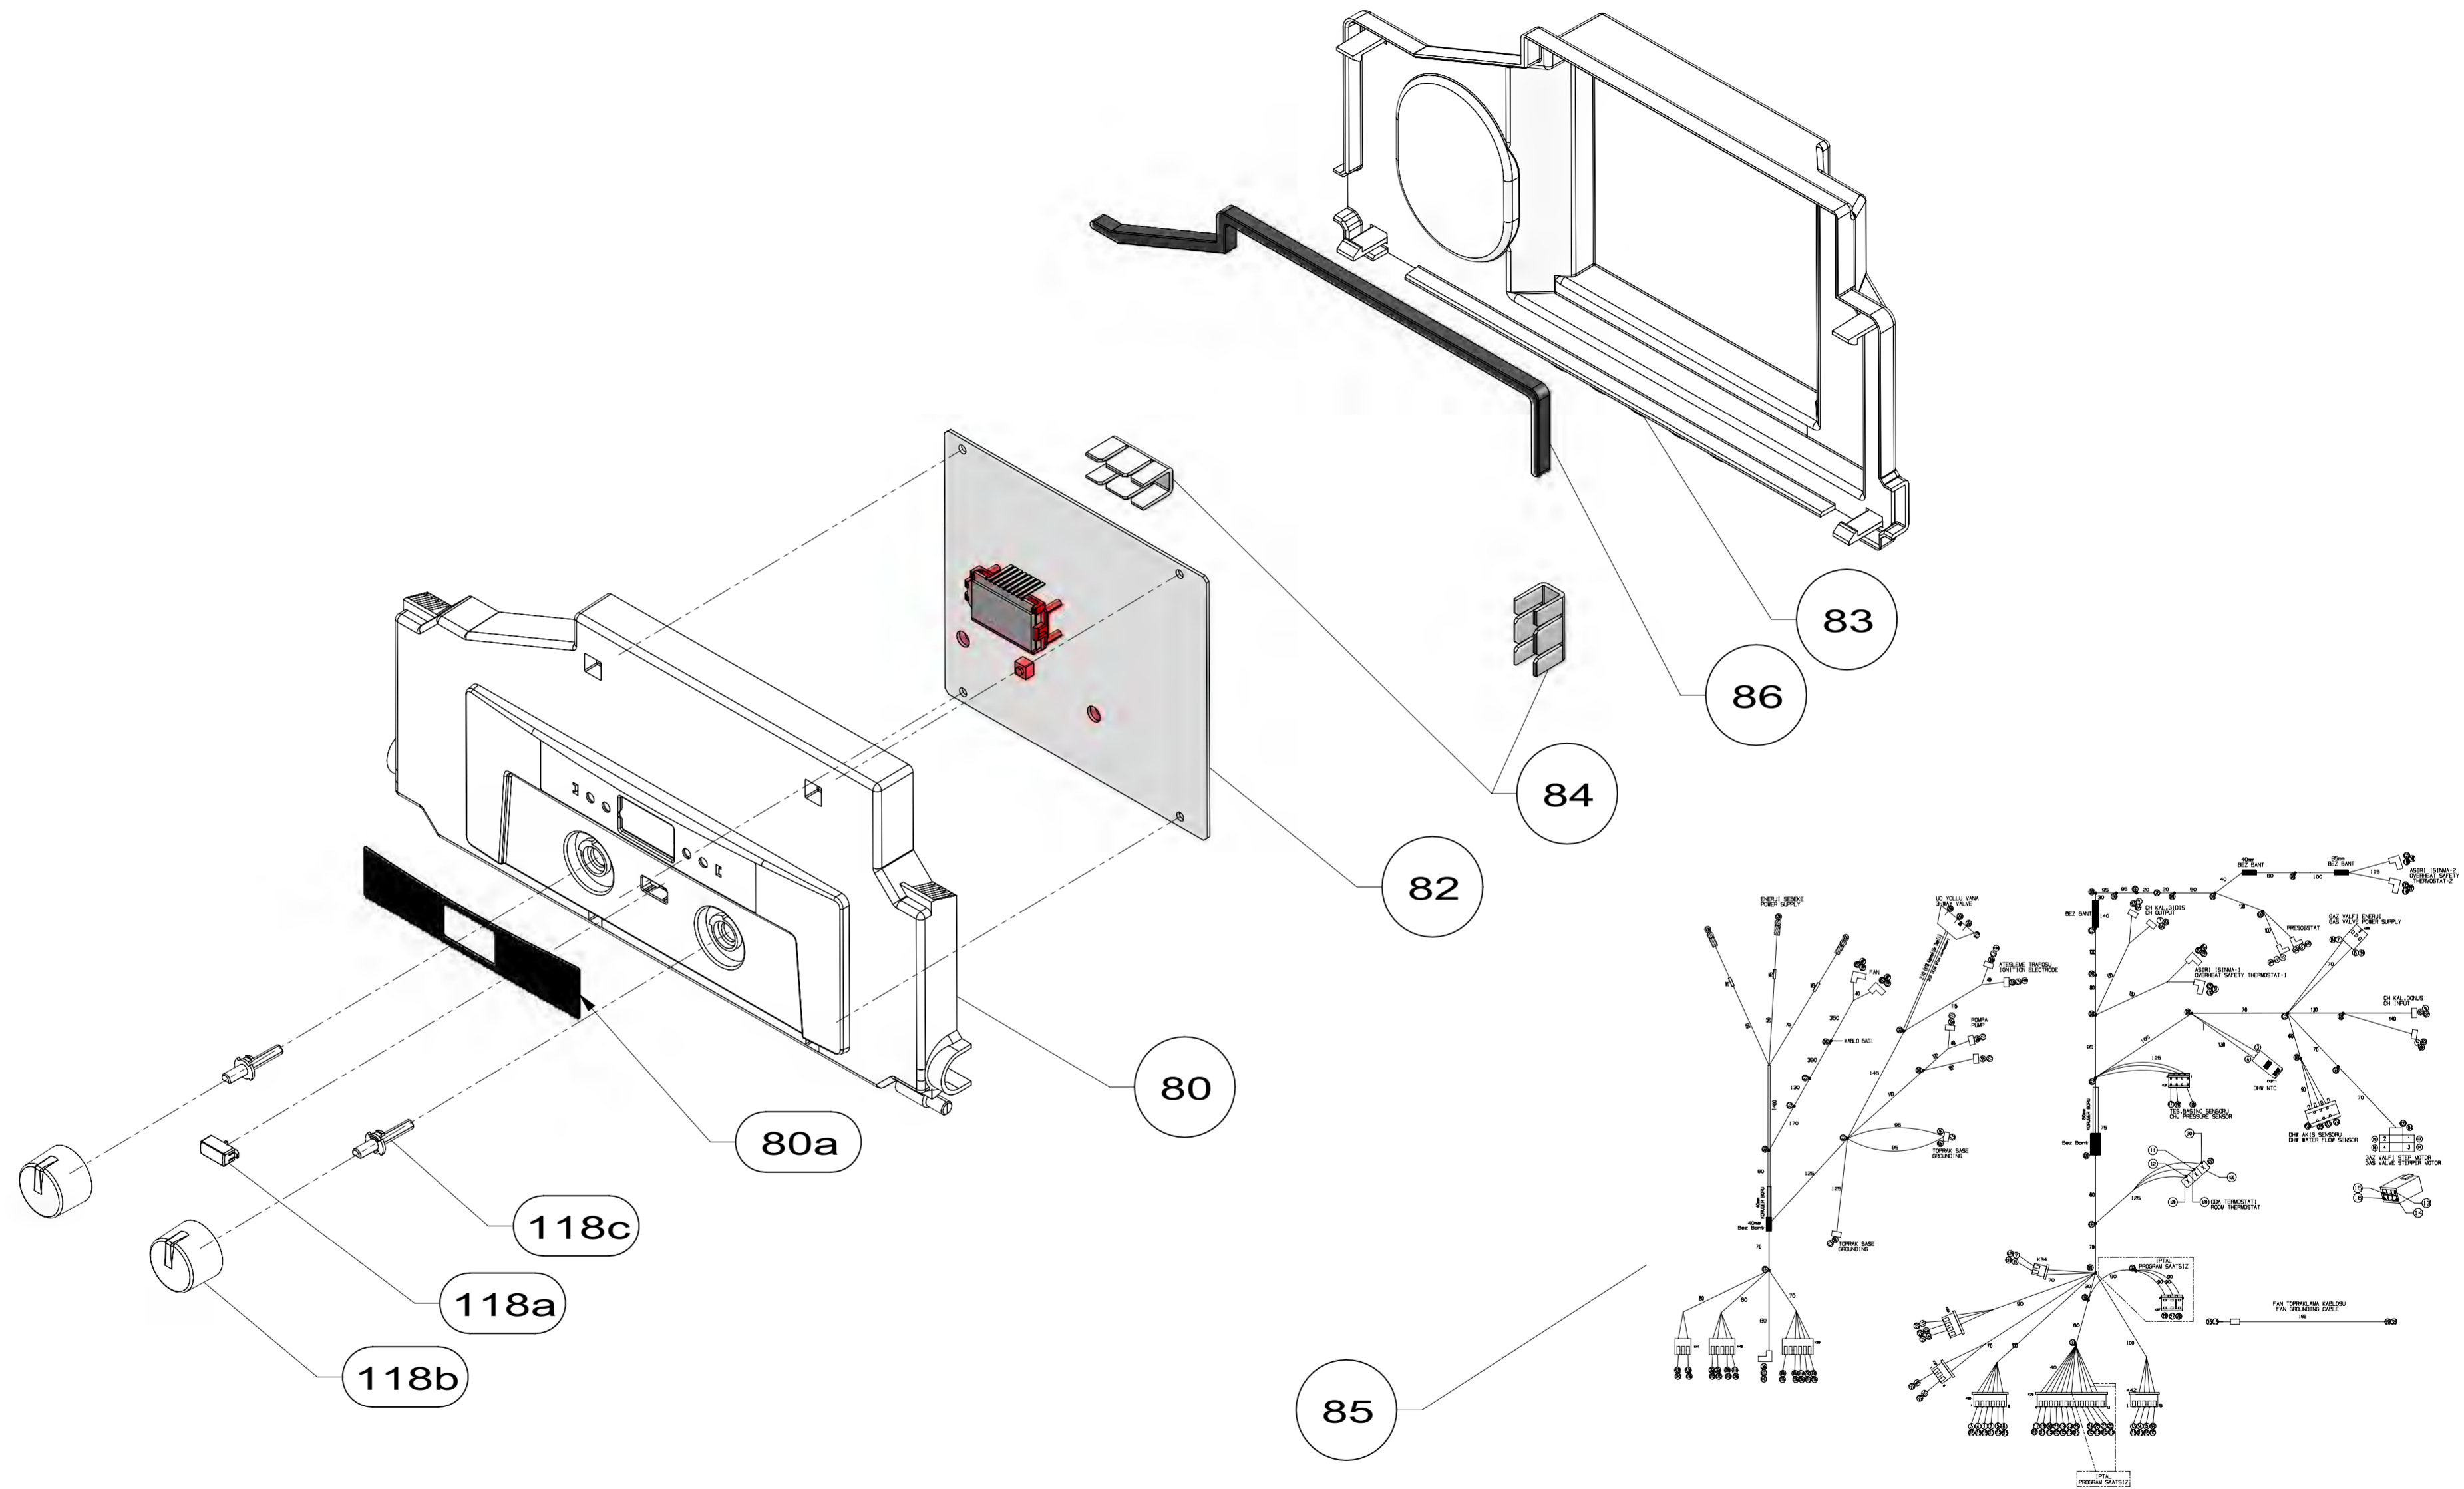

NEVA BACALI HIDROBLOK GRUBU PATLAMIS

Not : 300320254 Kodlu Kablo Agacında 26,27,28 Numaralı Kablolar Ve K37 Kullanılmayacaktır.
Note : At The 300320254 coded wiring harness, 26,27,28 numbered cables and K37 connector will not be used.