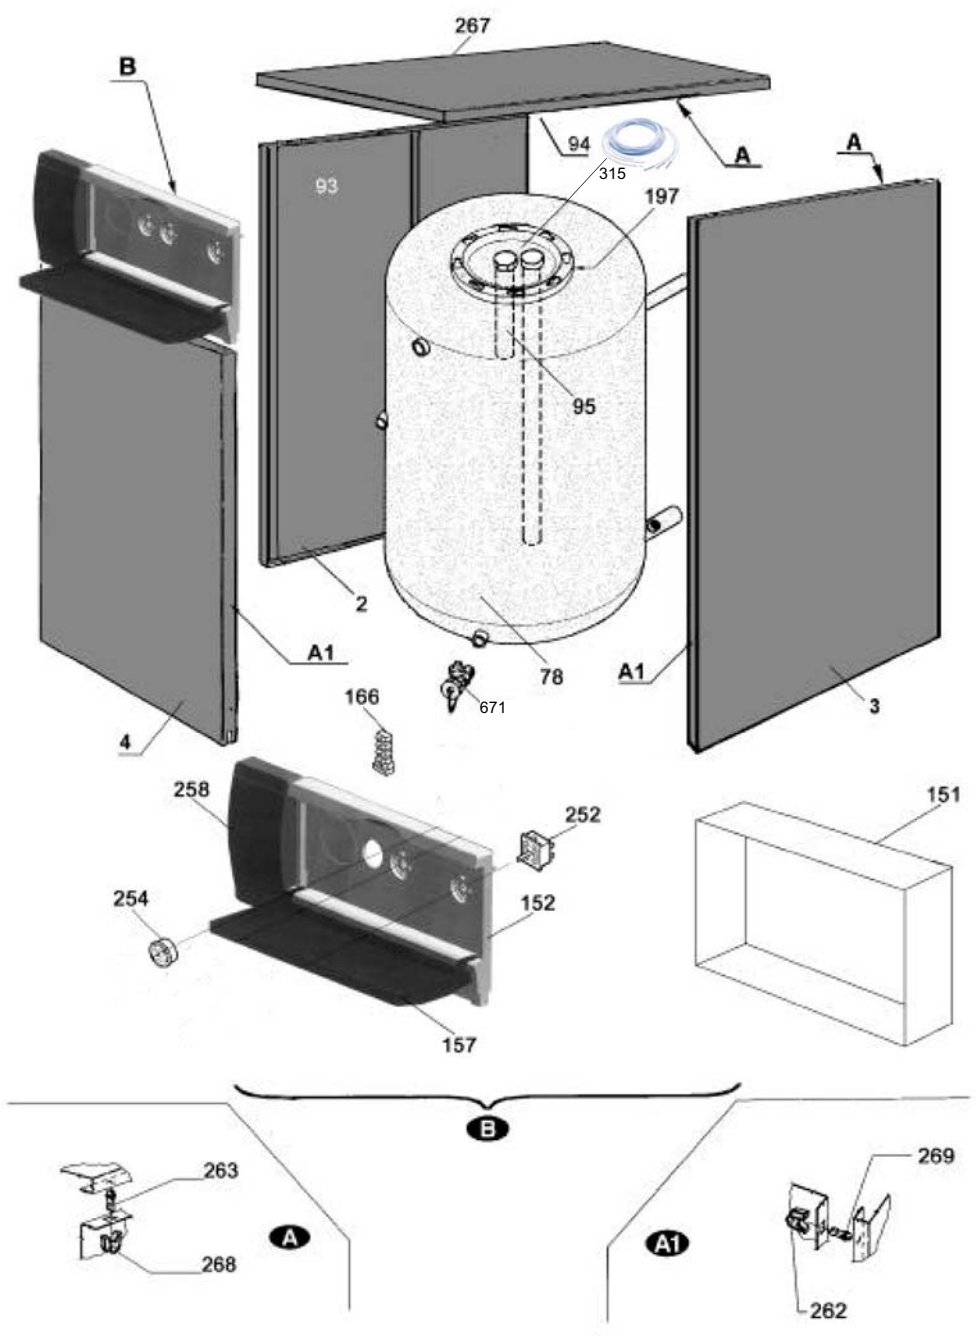

Pos	Code	Descrizione	Description code	KSG71412210/1/2 UB 80	KSG714122210/1/2 UB 120	To serial number	From serial number	Interchangeable:
2	3628370	GR.SPALLA SX LUNA UB80	LEFT PANEL LUNA UB80	•				
2	3628380	GR.SPALLA SX LUNA UB120	LEFT PANEL LUNA UB 120		•			
3	3628350	GR.SPALLA DX LUNA UB80	RIGHT PANEL LUNA UB80	•				
3	3628360	GR.SPALLA DX LUNA UB120	RIGHT PANEL LUNA UB120		•			
4	3628400	GR.PORTINA UB 80	PANEL LUNA UB80	•				
4	3628410	GR.PORTINA UB 120	PANEL LUNA UB 120		•			
78	3610760	BOILER FLANGIATO-LUNA UB 80-	STORAGE TANK ASSEMBLY	•		C133		
78	3610780	BOILER FLANGIATO-LUNA UB 120-	STORAGE TANK ASSEMBLY		•	C133		
78	711109400	GR.BOLL.80L CON ISOL.E RUBIN.	ISOLATED TANK ASS. 80L /TAP	•			C134	YES
78	711109500	GR.BOLL.120L CON ISOL.E RUBIN.	ISOLATED TANK ASS. 120L /TAP		•		C134	YES
93	3202210	ISOL.LAT.BOILER-LUNA UB 80-	SIDE INSULATION	•				
93	3202220	ISOL.LAT.BOILER-LUNA UB 120-	SIDE INSULATION		•			
94	3202190	ISOL.SUP.BOILER-LUNA UB 80-	TOP INSULATION	•		1229		
94	3202200	ISOL.SUP.BOILER-LUNA UB 120-	TOP INSULATION		•	1229		
95	3609530	GR.ANODO D20X300 MAGNESIO G3/4	ANODE 20X300	•				
95	3610880	GR.ANODO D.22X400 G3/4	ANODE D. 22X400 G3/4		•			
151	3401610	COPERCHIO COMANDI 2000	CONTROL PANEL COVER 2000	•	•			
152	3628390	CRUSC.SERIGR.UB 80/120	PRINT.CONT.PAN. LUNA UB 80/120	•	•			
157	3401620	ANTINA CRUSCOTTO 2000/1	CONTROL PANEL DOOR	•	•			
166	5688410	ASS.MORS.5POLI C/FUSIBILE 2A	TERMIN.BOARD WITH FUSE HOLD.2A	•	•			
197	3401040	GUARNIZ.FLANGIA-LUNA UB 80/120	FLANGE GASKET	•	•			
252	8434550	COMMUT.ROTATIVO GOTTA 4 POSIZ	SELECTOR SWITCH (4 POSITION)	•	•			
254	8922420	ASS.TERMOMETRO C/SUPPORTO	THERMOMETER	•	•	1434		
254	8922510	ASS.MANOM.0°-120°C/SUPP	THERMOMETER	•	•		1435	YES
258	3401630	PROLUNGA CRUSC.L-100 2001	CONTROL PANEL EXTENSION	•				
258	3401640	PROLUNGA CRUSC.L-250 2001	CONTROL PANEL EXTENSION		•			
262	3400400	CHIUSURA F.FASTPOINT 0191.AA01	CLIP - DOOR PANEL - FEMALE	•	•			
263	3400390	CHIUSURA M.FASTPOINT 0194.AA01	CLIP - TOP PANEL - MALE	•	•			
267	3112230	CAPPELLO UB80	TOP PANEL UB 80	•				
267	3112240	CAPPELLO UB120	TOP PANEL UB 120		•			
268	3400380	CHIUSURA F.FASTPOINT 0193.AA01	CLIP - SIDE PANELS - FEMALE	•	•			
269	3400410	CHIUSURA M.FASTPOINT 0192.AA01	CLIP - SIDE PANELS - MALE	•	•	B902		
269	3402700	CHIUSU.FASTPOINT 5589AA01	CLIP - SIDE PANELS - MALE	•	•		B903	YES
315	8434260	SONDA A CONTATTO	TEMPERATURE SENSOR - DHW	•	•			
671	5646780	RUBINETTO SCARICO-COPPER G1/2	DRAINING TAP G 1/2 (COPPER)	•	•			
751	8434920	SONDA A CONTATTO PER BOILER	NTC SENSOR FOR BOILER	•	•			

Tab 391