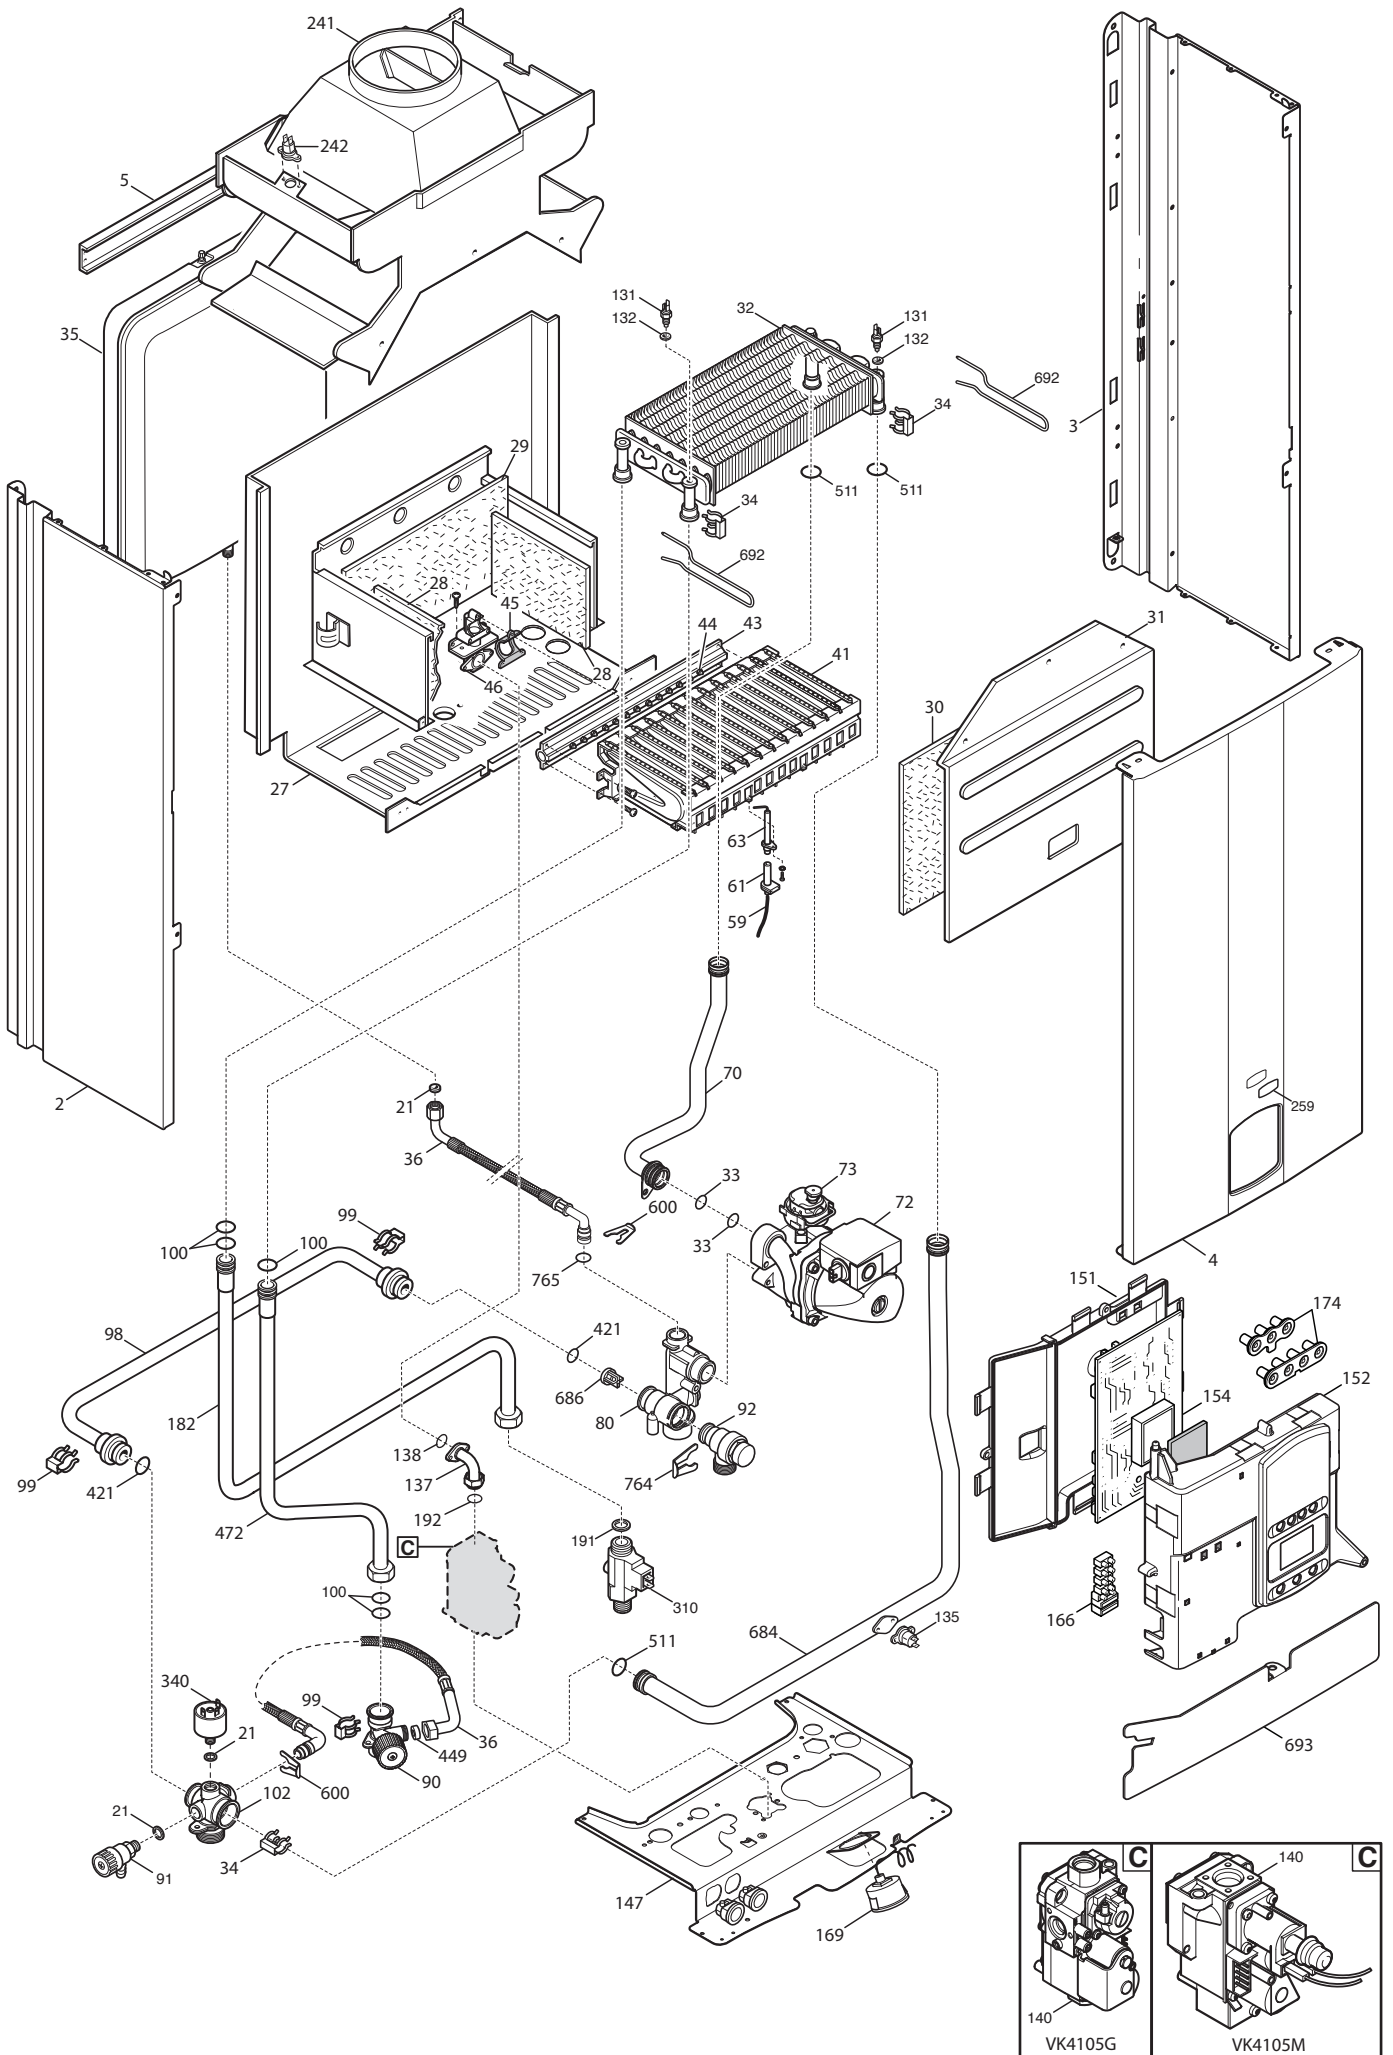

Main Four 24

MAINFOUR

Pos	Code	Description code						To serial number	From serial number	Intercha ngeable:
			BSB462243650 24	BSB462243651 24	BSE46243650/1 240 F	BSE46243652 240 F	BSE46243653 240 F			
2	5698660	LEFT PANEL ASSEMBLY ECO4 ATM.	•	•						
2	5698680	LEFT PANEL ASSEMBLY ECO4 FF			•	•	•			
3	5698650	RIGHT PANEL ASSEMBLY ECO4 ATM.	•	•						
3	5698670	RIGHT PANEL ASSEMBLY ECO4 FF			•	•	•			
4	628820	FRONTAL PANEL ASS. ECO4 ATM	•	•	•	•	•			
5	5117420	TRAVERSE SIDES CONNECTION FF			•	•	•			
5	5117460	TRAVERSE SIDES CONNECTION-ATM-	•	•						
8	5408080	PRESSURE SWITCH PIPE L=270			•	•	•			
9	5117740	FLUE REDUCTION d.78mm			•	•	•			
12	5108690	PLATE BLANKING			•	•	•			
13	5407400	SUCTION CAP GASKET			•	•	•			
17	5214290	BEND FLUE EMISSIONS ECO4			•	•	•			
18	5413850	PRESS.SENS.VENTURI SINGLE TAP			•	•	•			
21	5402050	WASHER-SEALING	•	•	•	•	•			
22	5682150	FAN			•	•	•			
23	628610	PRESS.SWITCH ASSEMBLY 0,68mbar			•	•	•			
23	628720	FLUE PRESS.SWITCH 0,68 mbar			•					
24	5407930	PIPE - VALVE COMPENSATION			•			B923		
24	5414320	PIPE-VALVE COMPENS.4,5x8 L=170				•	•			
24	5414320	PIPE-VALVE COMPENS.4,5x8 L=170			•				B924	YES
25	5113800	CONVEYOR ASSEMBLY			•	•	•			
27	5668290	COMBUSTION CHAMBER ASSEMBLY	•	•						
27	5703330	COMB. CHAMBER ASS.MAIN4 270			•	•	•			
28	5213210	INSULATING PANEL			•	•	•			
28	5213220	INSULATING PANEL	•	•						
29	5213280	INSULATING PANEL	•	•	•	•	•			
30	5213370	INSULATING PANEL			•	•	•			
30	5213380	FRONTAL INSULATING PANEL	•	•						
31	612970	COMB. CHAMBER FRONTAL PANEL			•	•	•			
31	5114290	COMB. CHAMBER FRONTAL PANEL	•	•						
32	616170	BI-THERMAL HEAT EXCHANGER+ OR	•	•	•	•	•			
33	5403130	O-RING 22 x 3	•	•	•	•	•			
34	5113650	PRIMARY EXCHANGER FIXING CLIP	•	•	•	•	•			
35	5693900	RECT.EXPANSION VESSEL 6I-CIMM-	•	•						
35	5695230	CIRC.EXPANS.VESSEL 6I ZILMET			•	•	•			
36	5698830	PIPE EXPANSION VESSEL	•	•	•	•	•			
37	5663830	SEALED CHAMBER FRONT PANEL			•	•	•			
38	5401610	VIEWING WINDOW GASKET			•	•	•			
39	5203930	VIEWING WINDOW			•	•	•			
40	5115590	SURROUND-SIGHT GLASS			•	•	•			
41	5663710	BURNER ASSEMBLY (13 ELEM.)	•	•	•	•	•