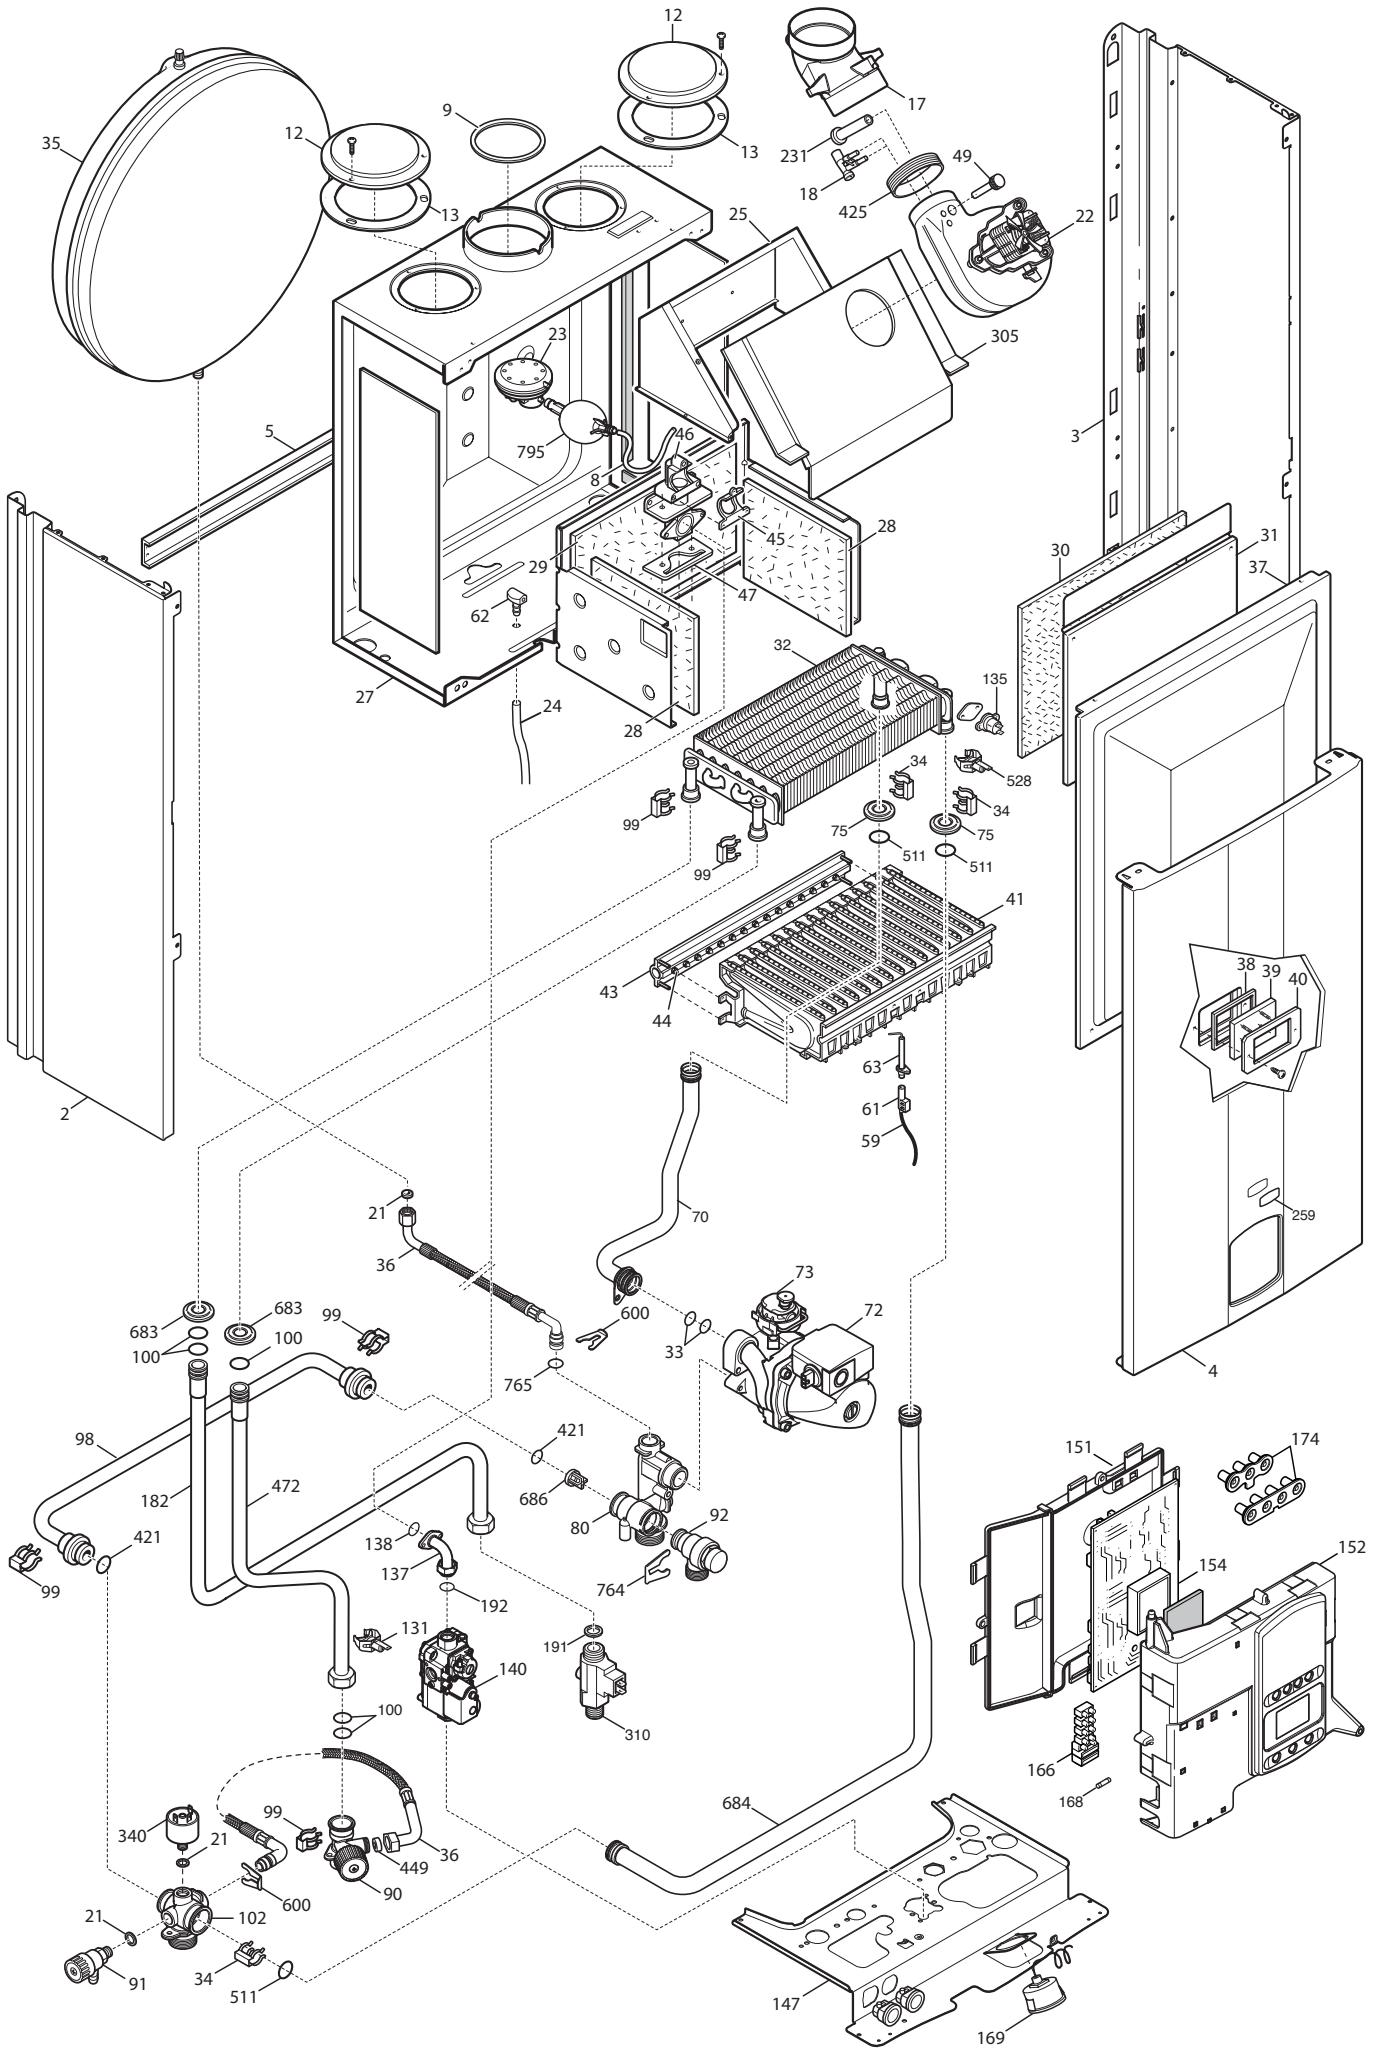

Main Four 18F