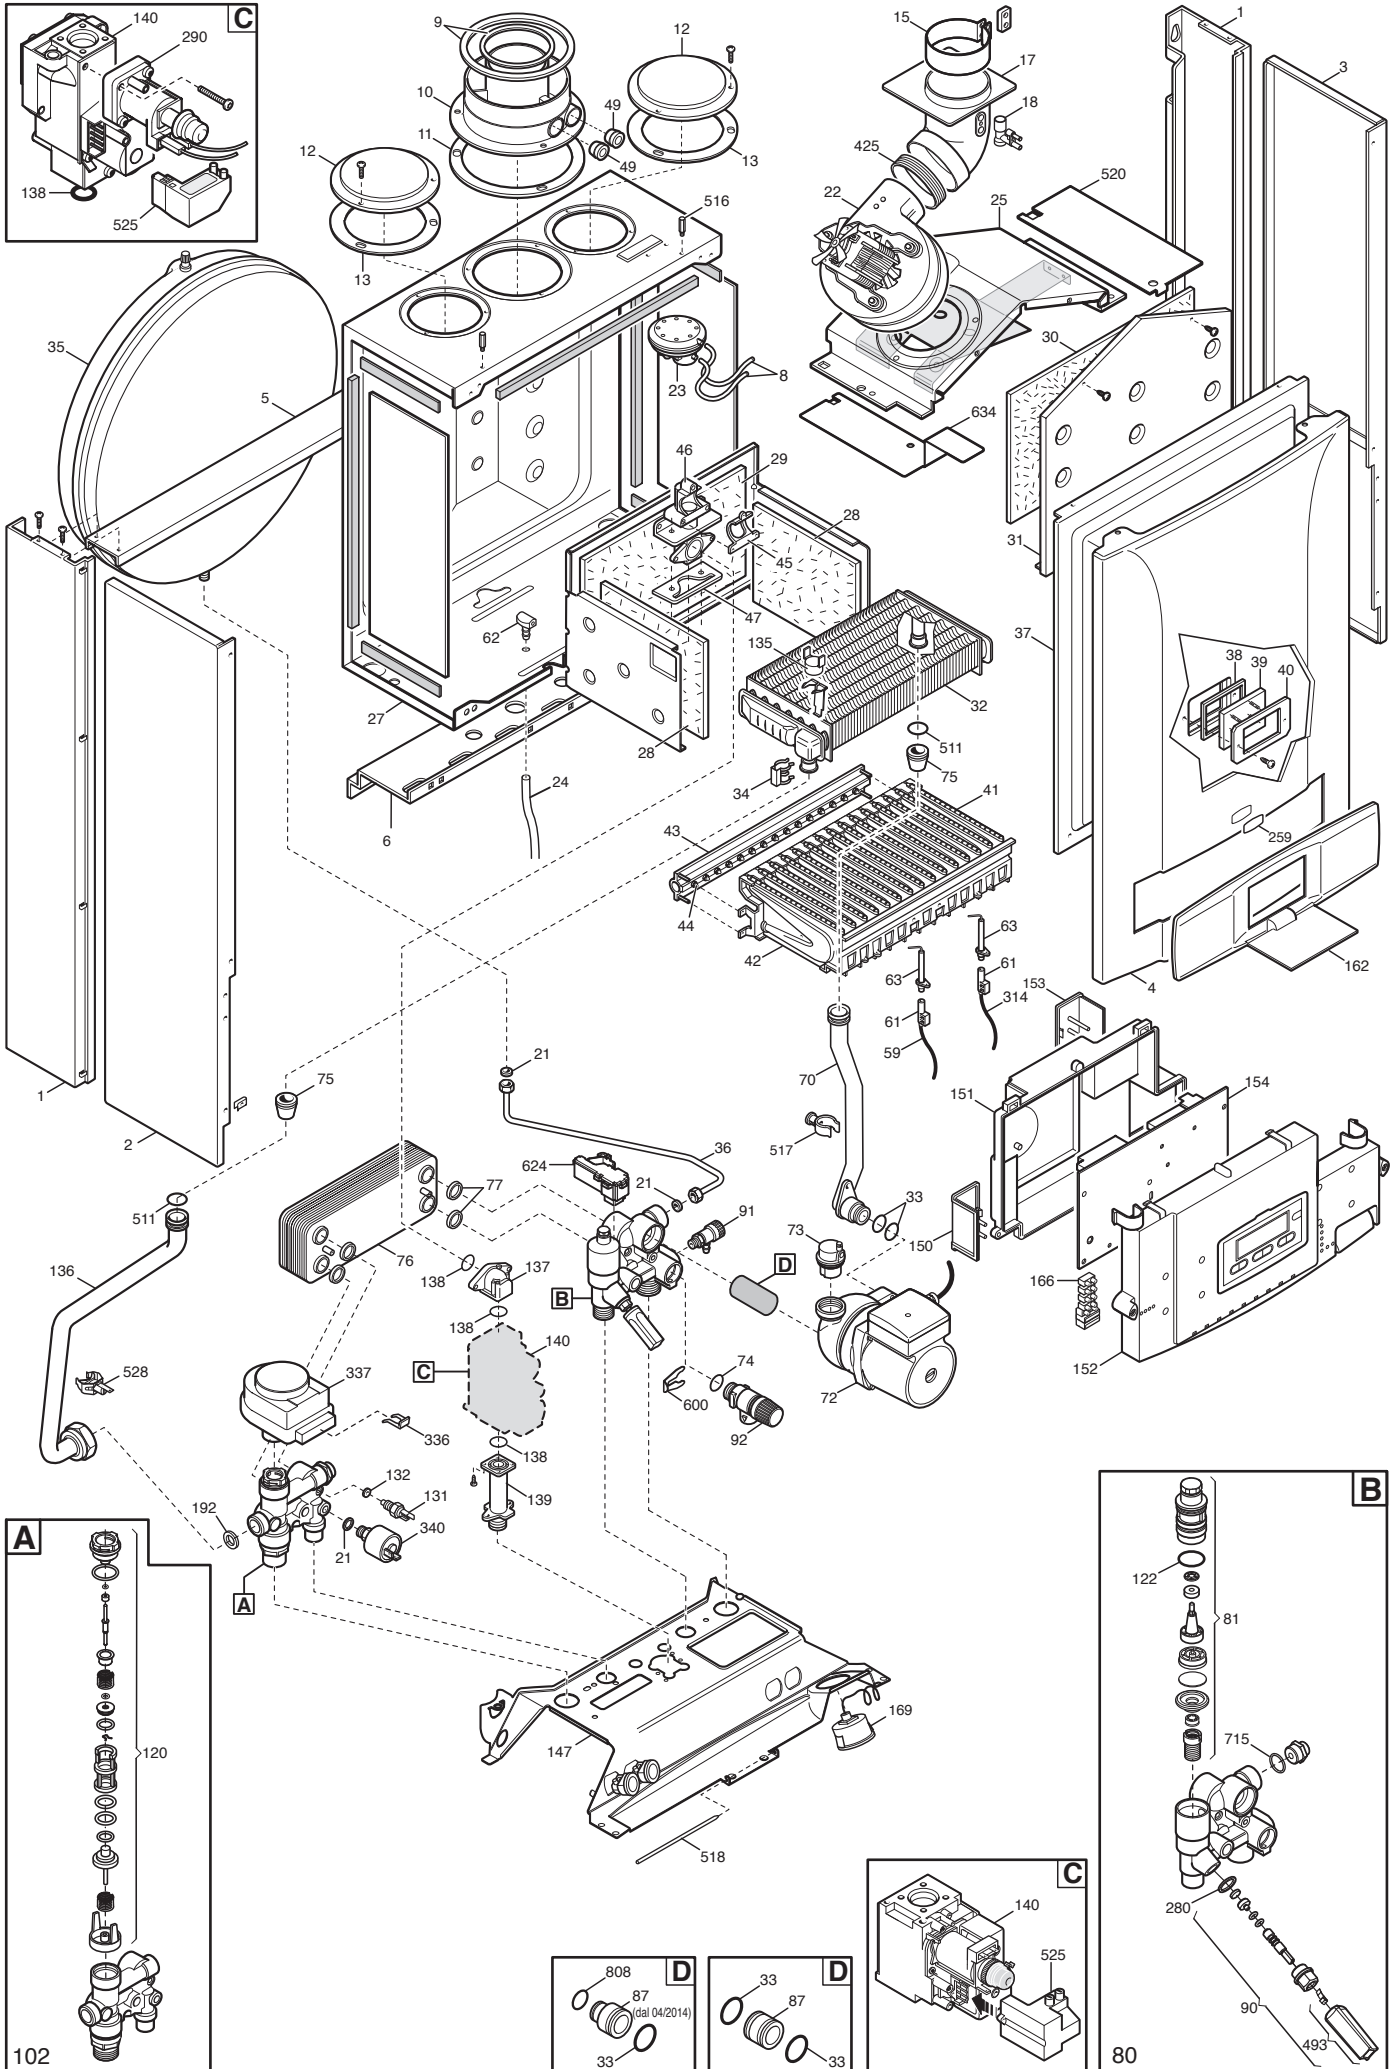

Luna3 240_310 Fi

Pos	Code	Description code	CSBA52243660	CSBA55313660	CSBA56243660	CSBA56283660	CSBA56313660	CSBA52243661	CSBA56243661	CSBA56283661	CSBA56313661	To serial number	From serial number	Interchangeable:
			240i	1.310 Fi	240 Fi	280 Fi	310 Fi	240i	240 Fi	280 Fi	310 Fi			
1	5683090	SUPPORT FRAME ECO3	•	•	•	•	•	•	•	•	•			
2	5116190	LEFT PANEL LUNA3	•					•						
2	5681390	LEFT PANEL LUNA 3		•	•	•	•		•	•	•			
3	5116170	RIGHT PANEL LUNA3	•					•						
3	5681380	RIGHT PANEL LUNA 3		•	•	•	•		•	•	•			
4	5115970	FRONTAL PANEL LUNA3	•	•	•	•	•	•	•	•	•			
5	5110290	BRACKET-UPPER SUPPORT	•	•	•	•	•	•	•	•	•			
6	5109640	BRACKET-LOWER SUPPORT	•	•	•	•	•	•	•	•	•			
8	5408080	PRESSURE SWITCH PIPE L=270		•	•	•	•		•	•	•			
9	5108700	RESTRICTOR-AIR INTAKE		•	•	•	•		•	•	•			
10	5207060	FLUE ADAPTOR		•	•	•	•		•	•	•			
11	5407890	GASKET ADAPTOR		•	•	•	•		•	•	•			
12	5108690	PLATE BLANKING		•	•	•	•		•	•	•			
13	5407400	SUCTION CAP GASKET		•	•	•	•		•	•	•			
15	600530	JOINT ASSEMBLY		•	•	•	•		•	•	•			
17	5213750	CONVEYOR BEND LUNA3		•	•	•	•		•	•	•			
18	5407050	PRESSURE SENSING VENTURI			•				•					
18	5413850	PRESS.SENS.VENTURI SINGLE TAP		•		•	•			•	•			
21	5402050	WASHER-SEALING	•	•	•	•	•	•	•	•	•			
22	5653850	FAN - 80			•				•					
22	5655730	FAN - 105		•		•	•			•	•			
23	618470	FAN PRESS.SWITCH 1,2mBAR HONEY			•							C120		
23	628150	FLUE PRESS.SWITCH 1,2mBAR HUBA			•							C144		
23	628610	PRESS.SWITCH ASS. 0,68mbar HONEYW.		•		•	•			•	•			
23	628640	PRESS.SWITCH ASS.1.2mbar HONEYW.							•					
23	628640	PRESS.SWITCH ASS.1.2mbar HONEYW.			•								C121	YES
23	628770	FLUE PRESS.SWITCH 70-60Pa HUBA		•		•	•					C144		
23	5663820	PRESSURE SWITCH 80 ASS. IND.		•		•	•					C120		
23	710789900	PRESSURE SWITCH ASSEMBLY HUBA								•	•			
23	710789900	PRESSURE SWITCH ASSEMBLY HUBA		•		•	•						C145	YES
23	710790300	FLUE PRESS.SWITCH 1,2mBAR HUBA							•					
23	710790300	FLUE PRESS.SWITCH 1,2mBAR HUBA			•								C145	YES
24	5414320	PIPE-VALVE COMPENS.4,5x8 L=170		•	•	•	•		•	•	•			
25	5681090	CONVEYOR ASSEMBLY LUNA3		•	•	•	•		•	•	•			
27	5680950	COMBUSTION CHAMBER ASS. 31KW		•		•	•			•	•			
27	5681180	COMBUSTION CHAMBER ASS. 24Kw			•				•					
27	5681700	COMBUST.CHAMBER ASSEMBLY ATM	•					•						
28	5213190	INSULATING PANEL	•	•	•	•	•	•	•	•	•			
29	5213290	INSULATION - REAR PANEL	•	•	•	•	•	•	•	•	•			
30	5213310	INSULATING PANEL	•					•						
30	5213340	INSULATING PANEL		•	•	•	•		•	•	•			
31	5108030	CONBUSTION CHAMBER FRONT PLATE	•					•