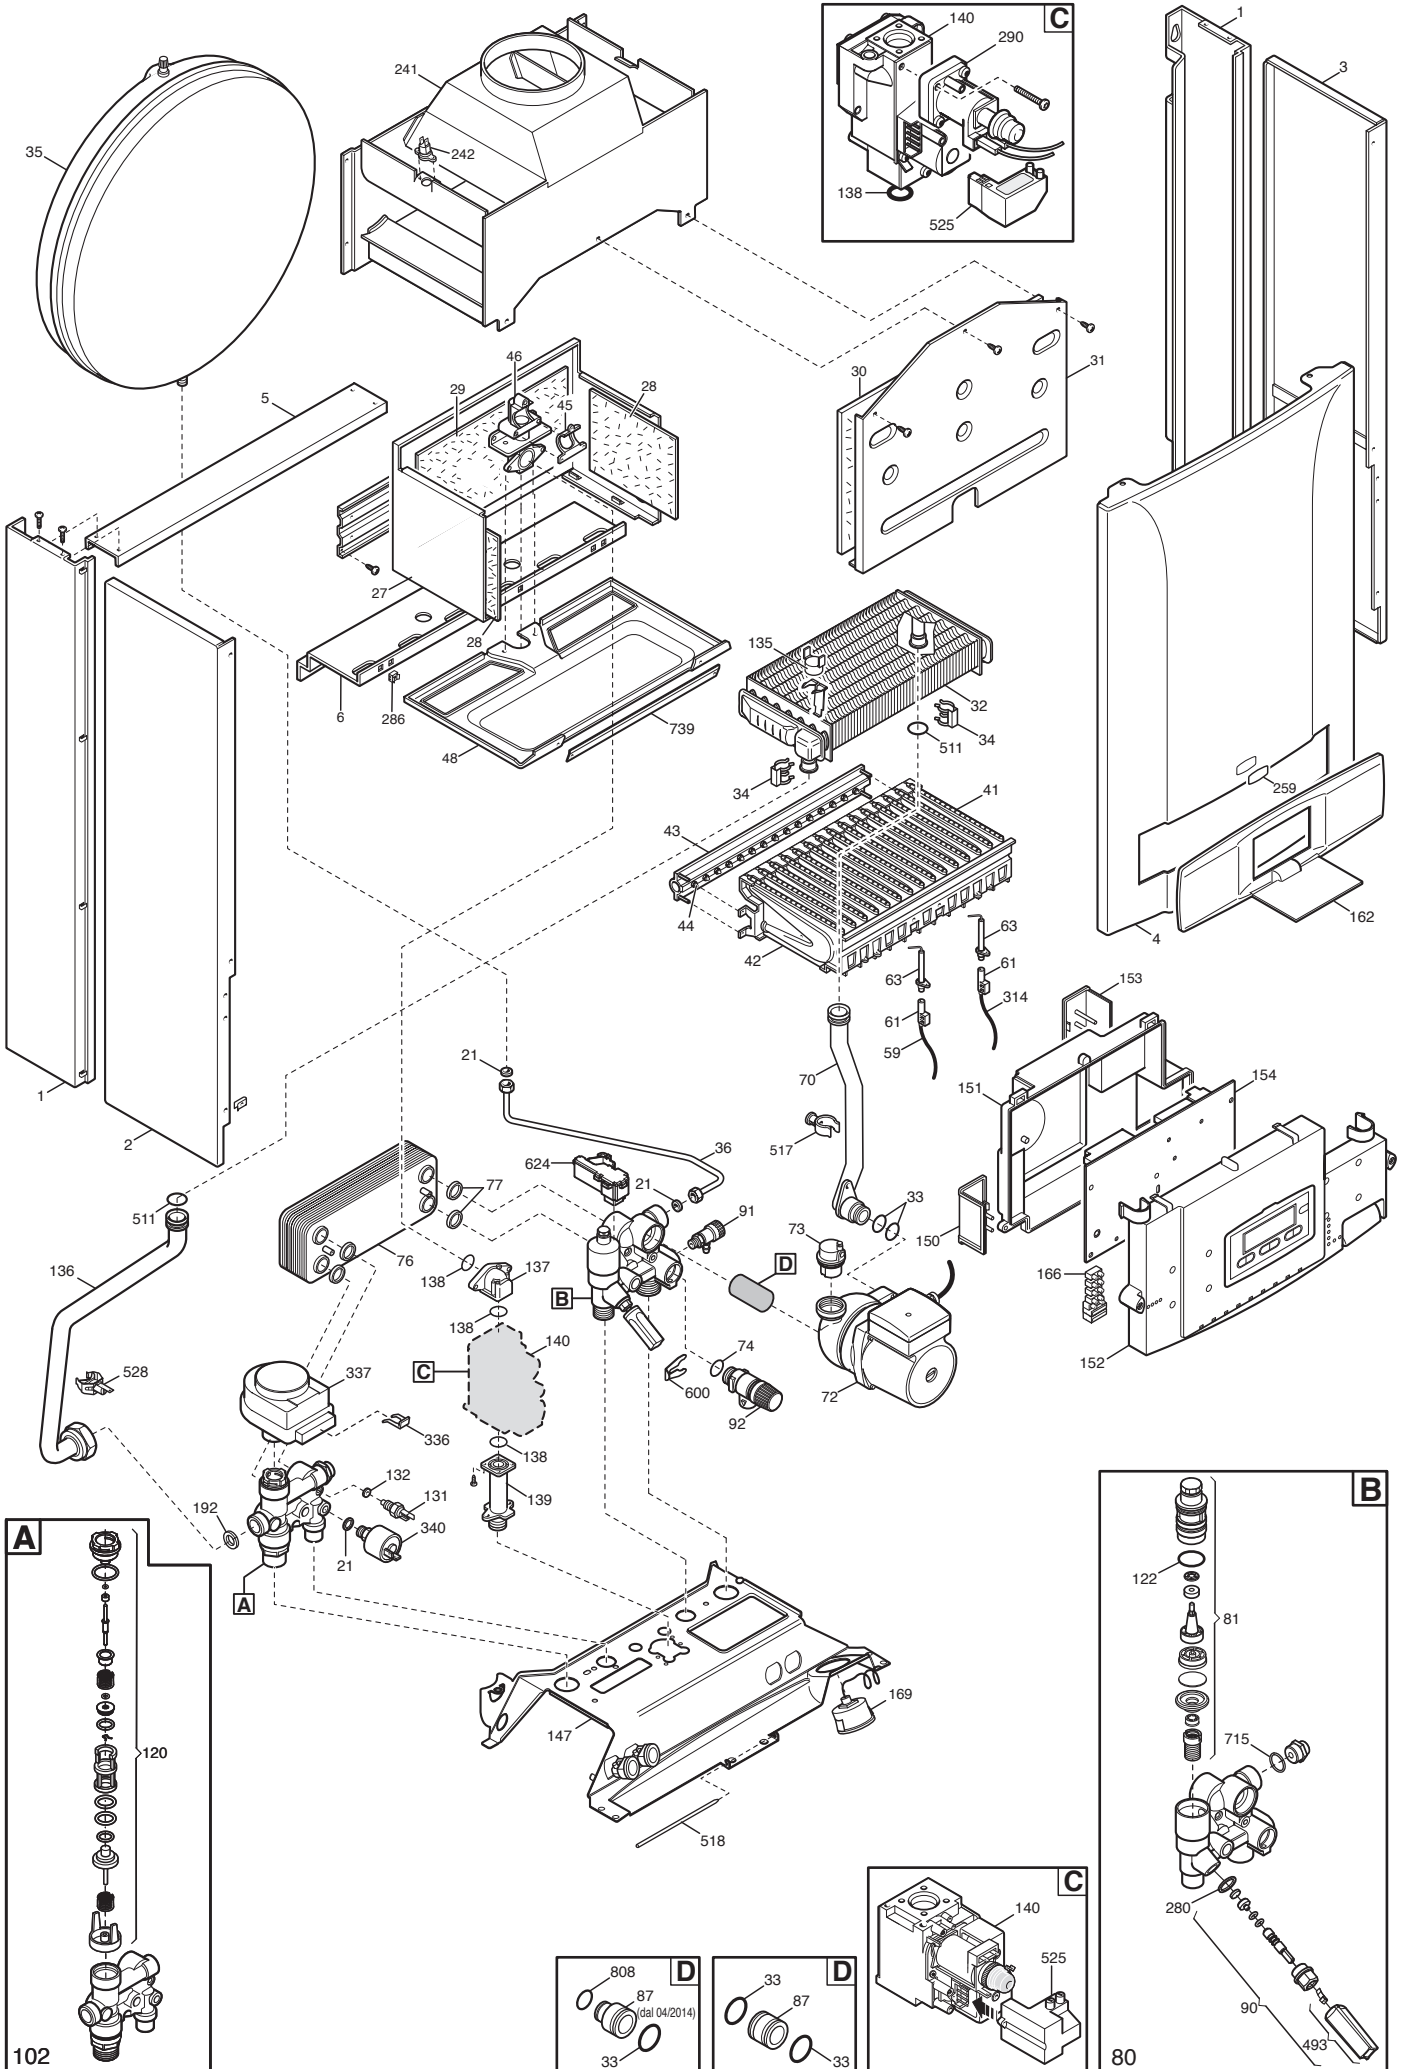

№ Pos	Описание	Коды/ Code	LUNA3 240i	LUNA3 1.310 Fi	LUNA3 240Fi	LUNA3 280Fi	LUNA3 310Fi	LUNA3 240i	LUNA3 240Fi	LUNA3 280Fi	LUNA3 310Fi	До серийного номера	Начная с серийного номера	Взаимозаменяемость	Код новой детали	модели LUNA3
			CSE452243660	CSE455313660	CSE456243660	CSE456283660	CSE456313660	CSE452243661	CSE456243661	CSE456283661	CSE456313661					
809	Пружина	711615000						X	X	X	X					XXX
999	перемычка комнатного термостата	8414540	X	X	X	X	X	X	X	X	X					XXX
999	проводка: кабель питания	8414620	X	X	X	X	X	X	X	X	X					XXX
999	прводка от разъема платы CN1 к вентилятору, насосу и трехходовому клапану	8512270			X	X	X		X	X	X					XXX
999	проводка низковольтная	8512290		X	X	X	X		X	X	X					XXX
999	проводка	8512300	X		X	X	X	X	X	X	X					XXX
999	проводка от разъема платы CN10 к клеммной колодке	8512310	X	X	X	X	X	X	X	X	X					XXX
999	прводка от разъема платы CN1 к насосу и трехходовому клапану	8512330	X					X								XXX
999	проводка	8512350	X					X								XXX
999	прводка от разъема платы CN1 к вентилятору и насосу	8512580		X												XXX
999	проводка: провода датчиков	8512600		X												XXX
999	проводка заземления 1x0.75 + 5 коннекторов	8419080	X	X	X	X	X	X	X	X	X					XXX