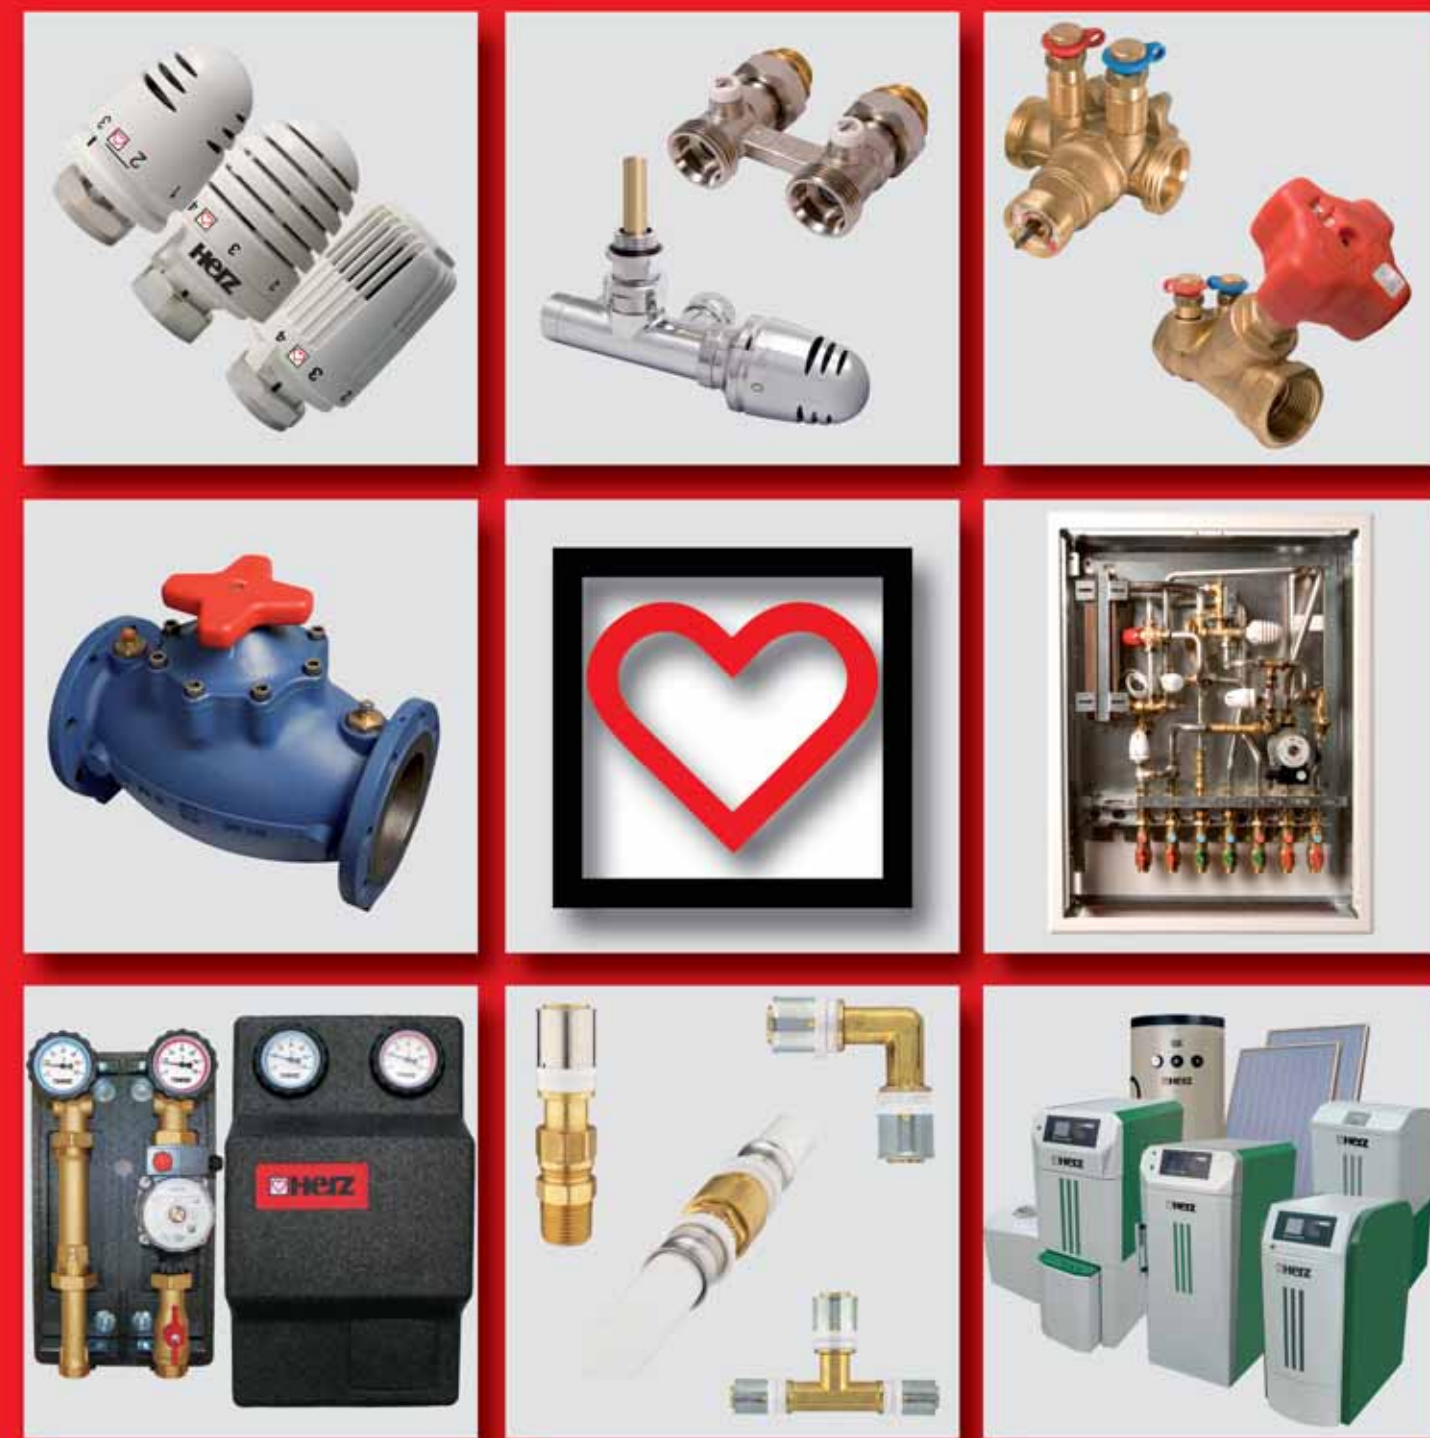

PRJAKGB/PAL/12/3/HR/ISO