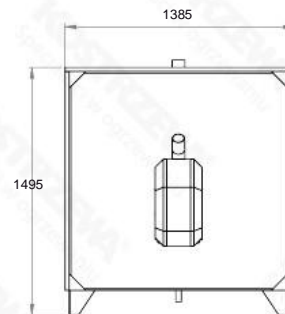

Dimensions- Maxi Bio 200 kW

Side view

Front view