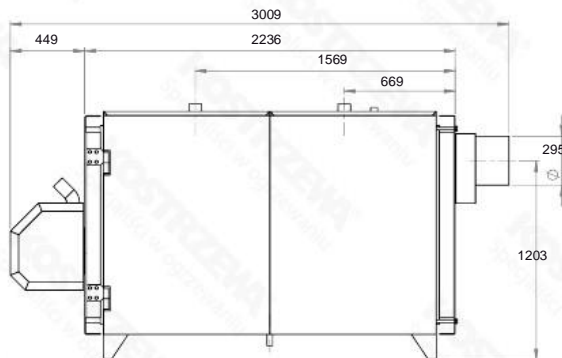

Dimensions- Maxi Bio 200 kW

Side view

Front view