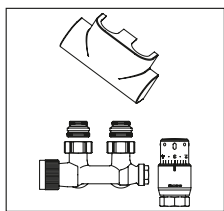

Angle pattern

consisting of:
“Multiblock T”,
connection fitting with presetting,
two pipe fitting
Design cover
“Uni SH” Thermostat with liquid sensor
“SH -Cap”

white
chrome plated
stainless steel finish

1184184
1184284
1184384

“Multiblock T” for use on radiators with supply and return pipe connection. Distance between pipe centres 50 mm.

Marking “OV 2” on valve body.

To be used:

- for two pipe operation
- as thermostatic valve
- as isolating fitting
- for draining
- for filling

“Multiblock T” also available as one/two pipe fitting (convertible).

Marking “OV 1+2” on valve body.

“Multiblock TF” as one/two pipe fitting (convertible).

“Uni SH”:

with ‘0’ setting,
temperature range 7-28 °C
graduation on cap 0 * 1-5