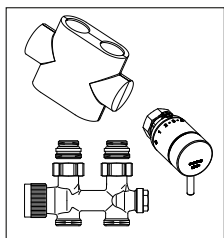

white
 chrome plated
 stainless steel finish

1184184
1184284
1184384

“Multiblock T” for use on radiators with supply and return pipe connection. Distance between pipe centres 50 mm.

Marking “OV 2” on valve body.

“Multiblock TF” as one/two pipe fitting (convertible).

“Uni SH”:

with ‘0’ setting,
 temperature range 7-28 °C
 graduation on cap 0 * 1-5

Swivelling supply/return pipe connection

consisting of:
 “Multiblock TF”
 connection fitting with presetting,
 one/two pipe fitting
 Design cover
 “Uni SH” Thermostat with liquid sensor
 “SH -Cap”

white
 chrome plated

1184135
1184235

Connection sets “Multiblock T” / “pinox H” for towel radiators (radiators with female thread Rp ½)

Straight pattern

consisting of:
 “Multiblock T”
 connection fitting with presetting,
 two pipe fitting
 Design cover
 “pinox H” Thermostat with liquid sensor