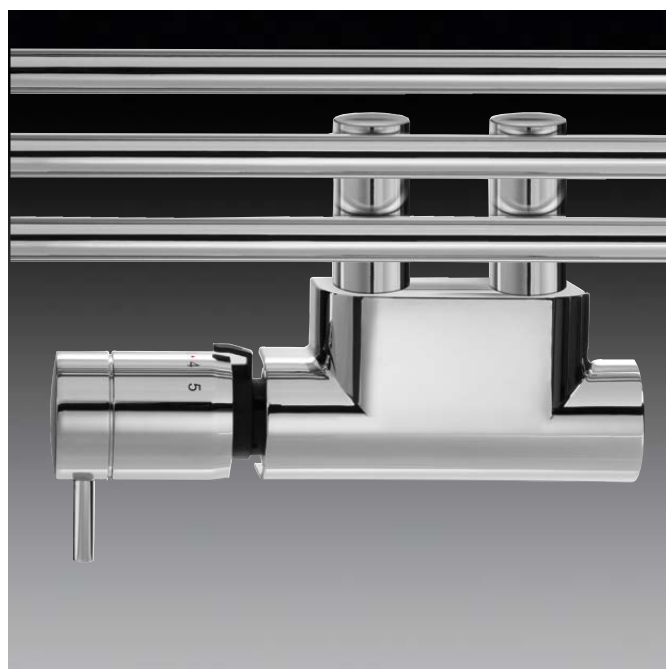

Article

Article-No.

Hint

Connection sets “Multiblock T/TF” / “Uni SH” for towel radiators (radiators with female thread Rp ½)

Straight pattern

consisting of:
 “Multiblock T”,
 connection fitting with presetting,
 two pipe fitting
 Design cover
 “Uni SH” Thermostat with liquid sensor
 “SH -Cap”

white
 chrome plated
 stainless steel finish

1184183
1184283
1184383

With the combinations consisting of the thermostats “Uni SH” and “pinox H”, the connection fittings “Multiblock T/TF” and the design covers, Oventrop offers an optically and technically balanced solution for the connection to modern radiators and towel radiators (distance between pipe centres 50 mm). The thermostats “Uni SH” and “pinox H” may also be combined with the exclusive radiator valves of the “Series E” (see catalogue “Products”).

The stylish design covers of the thermostats and connection fittings in white, chrome plated and stainless steel finish create a smart optical harmony with the radiators.

Angle pattern

consisting of:
 “Multiblock T”,
 connection fitting with presetting,
 two pipe fitting
 Design cover
 “Uni SH” Thermostat with liquid sensor
 “SH -Cap”

white
 chrome plated
 stainless steel finish

1184184
1184284
1184384

“Multiblock T” for use on radiators with supply and return pipe connection. Distance between pipe centres 50 mm.

Marking “OV 2” on valve body.