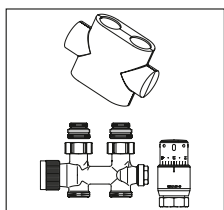

Article

Article-No.

Hint

Connection sets “Multiblock T/TF” / “Uni SH” for towel radiators (radiators with female thread Rp ½)

Straight pattern

consisting of:
 “Multiblock T”,
 connection fitting with presetting,
 two pipe fitting
 Design cover
 “Uni SH” Thermostat with liquid sensor
 “SH -Cap”

white
 chrome plated
 stainless steel finish

1184184
1184284
1184384

“Multiblock T” for use on radiators with supply and return pipe connection. Distance between pipe centres 50 mm.

Marking “OV 2” on valve body.