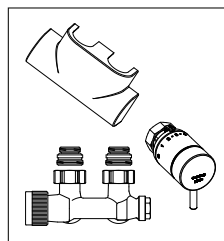

Angle pattern

consisting of:
“Multiblock T”
connection fitting with presetting,
two pipe fitting
Design cover
“pinox H” Thermostat with liquid sensor

white
chrome plated

1184186
1184286