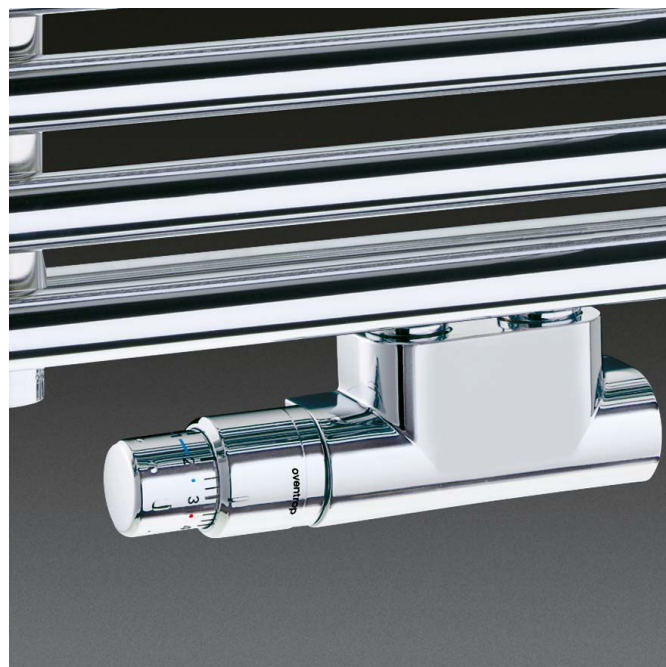

Article

Article-No.

Hint

Connection sets “Multiblock T/TF” / “Uni SH” for towel radiators (radiators with female thread Rp ½)

Straight pattern

consisting of:
 “Multiblock T”,
 connection fitting with presetting,
 two pipe fitting
 Design cover
 “Uni SH” Thermostat with liquid sensor
 “SH -Cap”

white
 chrome plated
 stainless steel finish

1184183
1184283
1184383

With the combinations consisting of the thermostats “Uni SH” and “pinox H”, the connection fittings “Multiblock T/TF” and the design covers, Oventrop offers an optically and technically balanced solution for the connection to modern radiators and towel radiators (distance between pipe centres 50 mm). The thermostats “Uni SH” and “pinox H” may also be combined with the exclusive radiator valves of the “Series E” (see catalogue “Products”).

The stylish design covers of the thermostats and connection fittings in white, chrome plated and stainless steel finish create a smart optical harmony with the radiators.

Angle pattern

consisting of:
 “Multiblock T”,
 connection fitting with presetting,
 two pipe fitting
 Design cover
 “Uni SH” Thermostat with liquid sensor
 “SH -Cap”

white
 chrome plated
 stainless steel finish

1184184
1184284
1184384

“Multiblock T” for use on radiators with supply and return pipe connection. Distance between pipe centres 50 mm.

Marking “OV 2” on valve body.